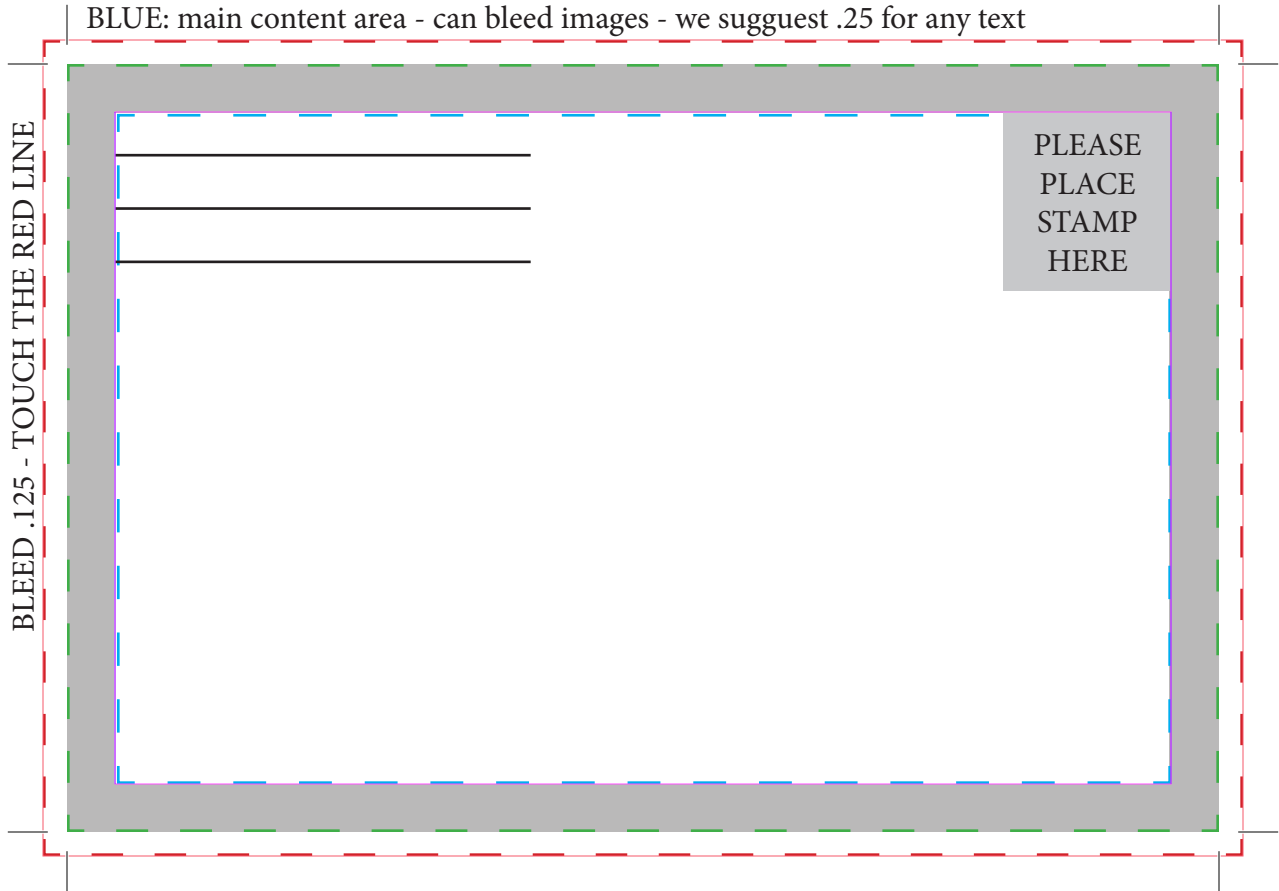

GRAY: .25 margin

BLUE: main content area - can bleed images - we suggest .25 for any text

GRAY: .25 margin

BLUE: main content area - can bleed images - we suggest .25 for any text